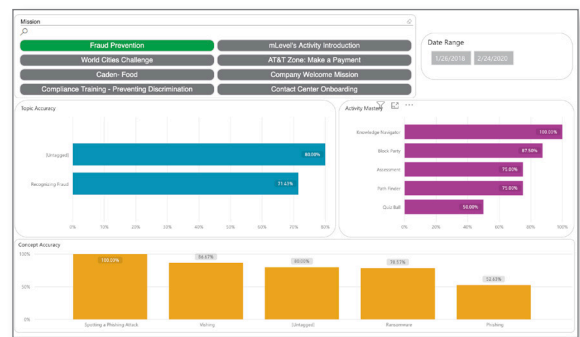

DRIVE IMPROVED PERFORMANCE WITH A 360° LEARNING EXPERIENCE

MLevel Analytics blends learner performance and data visualization through Microsoft Power BI product. With this integration, your business gains real-time access and knowledge of how employees perform, aiding in achieving content mastery.

PERFORMANCE

Easily see knowledge gaps at an overview, group, or individual level.

ACCURACY

Use data to formulate reinforcement around areas of need and to create personalized coachable moments.

LEADING INDICATORS

Both the learner and the company benefit from a deeper understanding of knowledge gaps and strengths.

ACTIONABLE DATA. COACHABLE MOMENTS.

See how data is both easy to understand and effective. MLevel Analytics provides insight into the learner performance and gives an overall framework of the user experience.