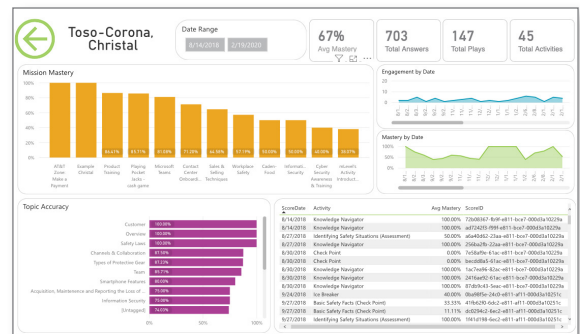

DRIVE IMPROVED PERFORMANCE WITH A 360° LEARNING EXPERIENCE

MLevel Analytics blends learner performance and data visualization through Microsoft Power BI product. With this integration, your business gains real-time access and knowledge of how employees perform, aiding in achieving content mastery.

PERFORMANCE

Easily see knowledge gaps at an overview, group, or individual level.

ACCURACY

Use data to formulate reinforcement around areas of need and to create personalized coachable moments.

LEADING INDICATORS

Both the learner and the company benefit from a deeper understanding of knowledge gaps and strengths.

ACTIONABLE DATA. COACHABLE MOMENTS.

See how data is both easy to understand and effective. MLevel Analytics provides insight into the learner performance and gives an overall framework of the user experience.